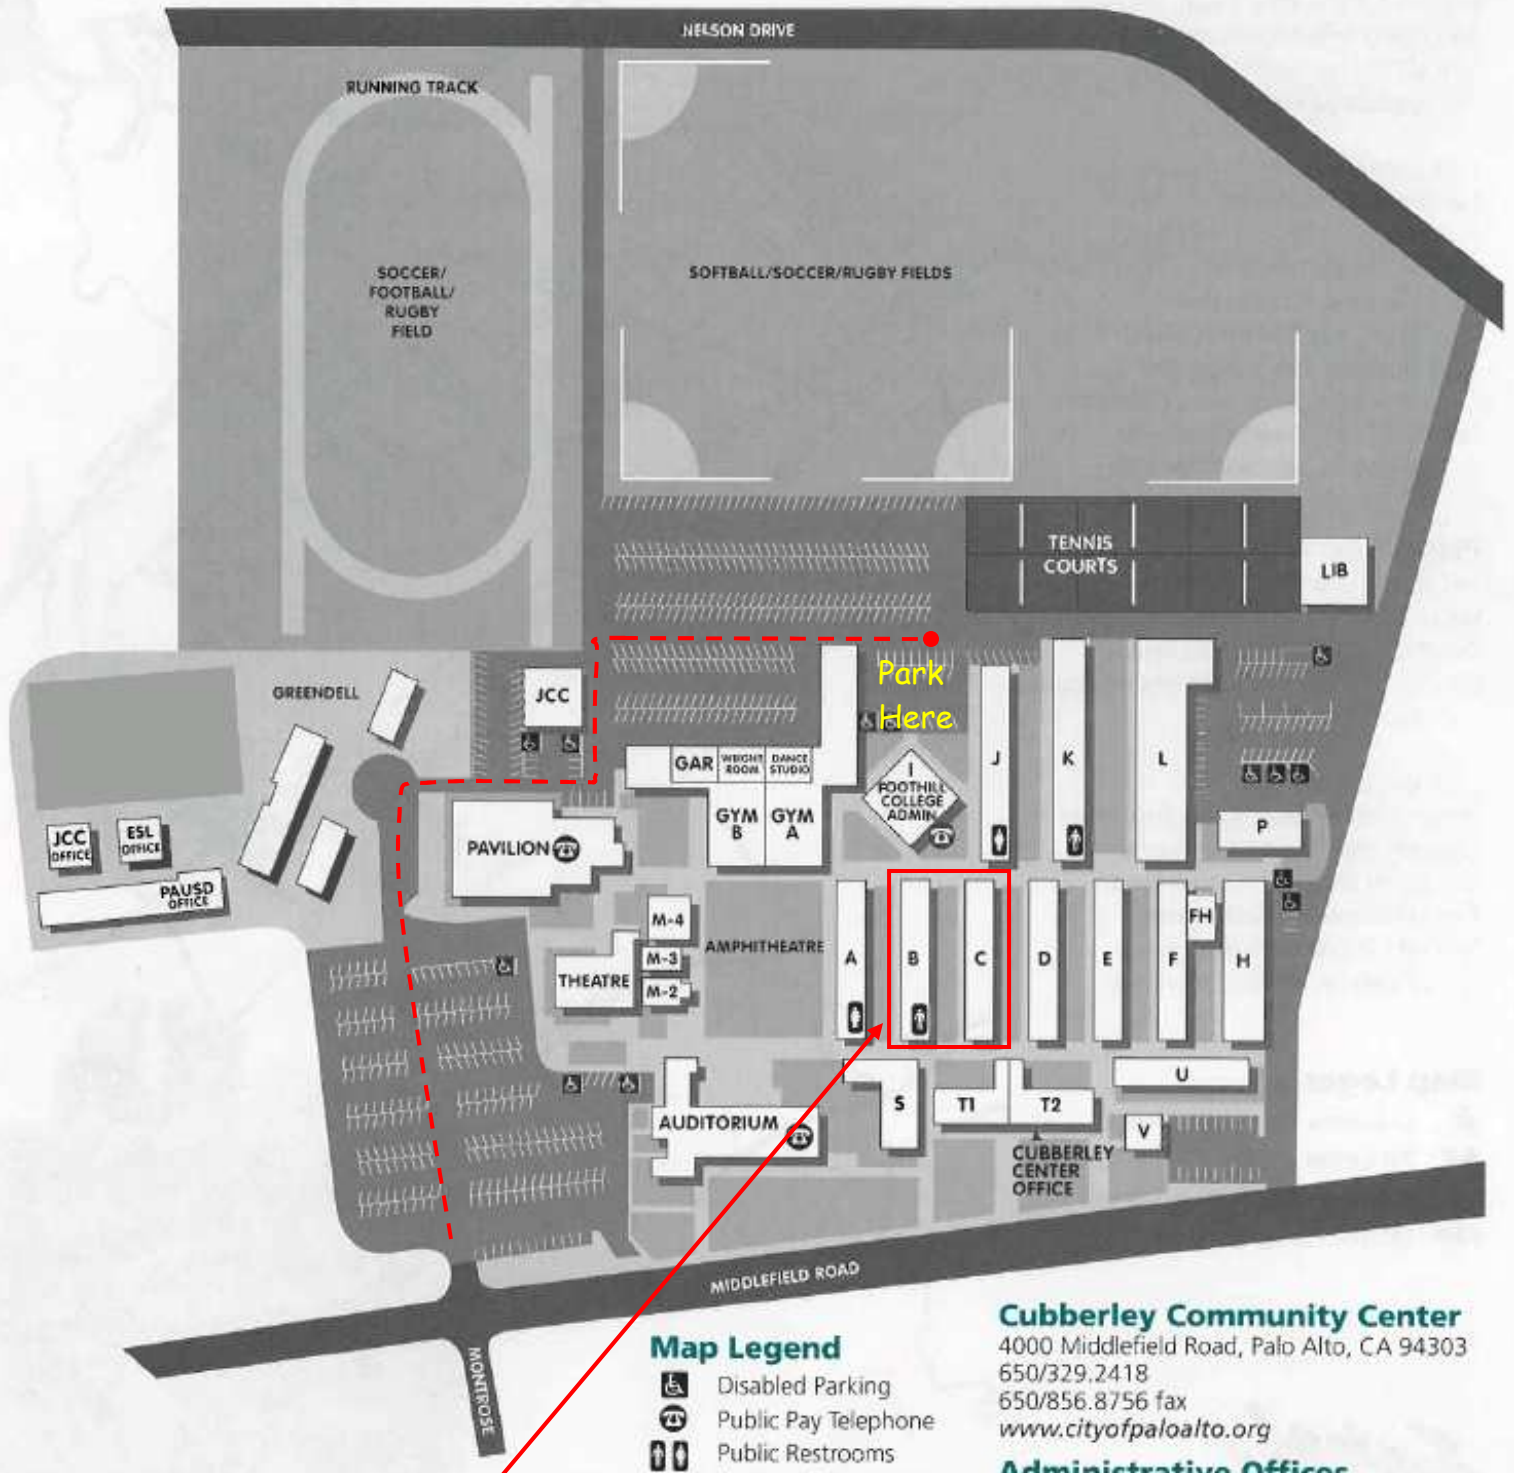

City of Palo Alto Cubberley Community Center

Sports, education, dance, arts, meeting rooms, music, child care, special events, and so much more

Bay Area Arabic School
(follow the dotted red line to the closest parking area)

Map Legend

- Disabled Parking
- Public Pay Telephone
- Public Restrooms
- In case of emergency dial 911
- Fire extinguishers are located in every room

Cubberley Community Center

4000 Middlefield Road, Palo Alto, CA 94303
650/329.2418
650/856.8756 fax
www.cityofpaloalto.org